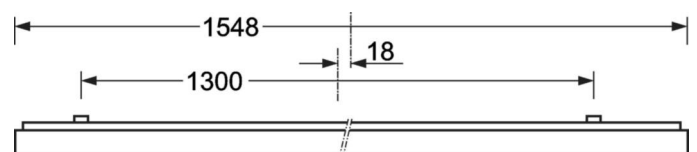

Reference	LED 7000lm/51W 840
η_{LB}	100 %
$\Phi_{\downarrow/\uparrow}$	100 % / 0 %
UGR lat./long.	18.7 / 18.9
VDU	$65^\circ < 3000\text{cd/m}^2$