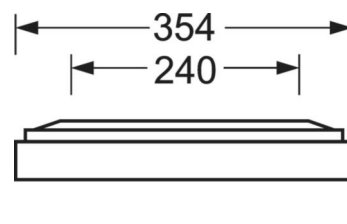

LIGHTING TECHNOLOGY

Placement	LED, Colour rendering/Light colour CRI $\geq 80 / 4000\text{K}$
Colour tolerance (MacAdam)	3SDCM
Photobiological safety (Luminaire)	RG0
Nominal luminous flux/switching steps (EDM)	7000lm/51W, 6100lm/43W, 5100lm/36W, 4200lm/28W (Standard setting 7000lm)
LED service life	100000h L80/B10 (Tq 25°C), 50000h L90/B50 (Tq 25°C)
Luminaire luminous efficiency	149lm/W-138lm/W
UGR lat./long.	18.7 / 18.9 (51W)

MECHANICS

Housing colour	silver grey/white aluminium RAL 9006
Dimensions (LxWxH/DxH)	1548mm x 354mm x 62mm
Weight (net)	9kg
Cable entry KE (X/Y)	0mm/0mm
Type of installation	Ceiling-mounted single installation, Ceiling-mounted trunking installation, Pendulum mounting rail assembly on chain, Ceiling-mounted mounting rail installation

Dimensions

L	1548 mm	Length
B	354 mm	Width
H	62 mm	Height
A1	1300 mm	Mounting distance single mounting
A3	248 mm	Mounting distance between luminaires in a light run arrangement
A4	240 mm	Mounting distance (width)
X	0 mm	Distance cable infeed to the center of the luminaire on the X-axis
Y	0 mm	Distance cable infeed to the center of the luminaire on the Y-axis